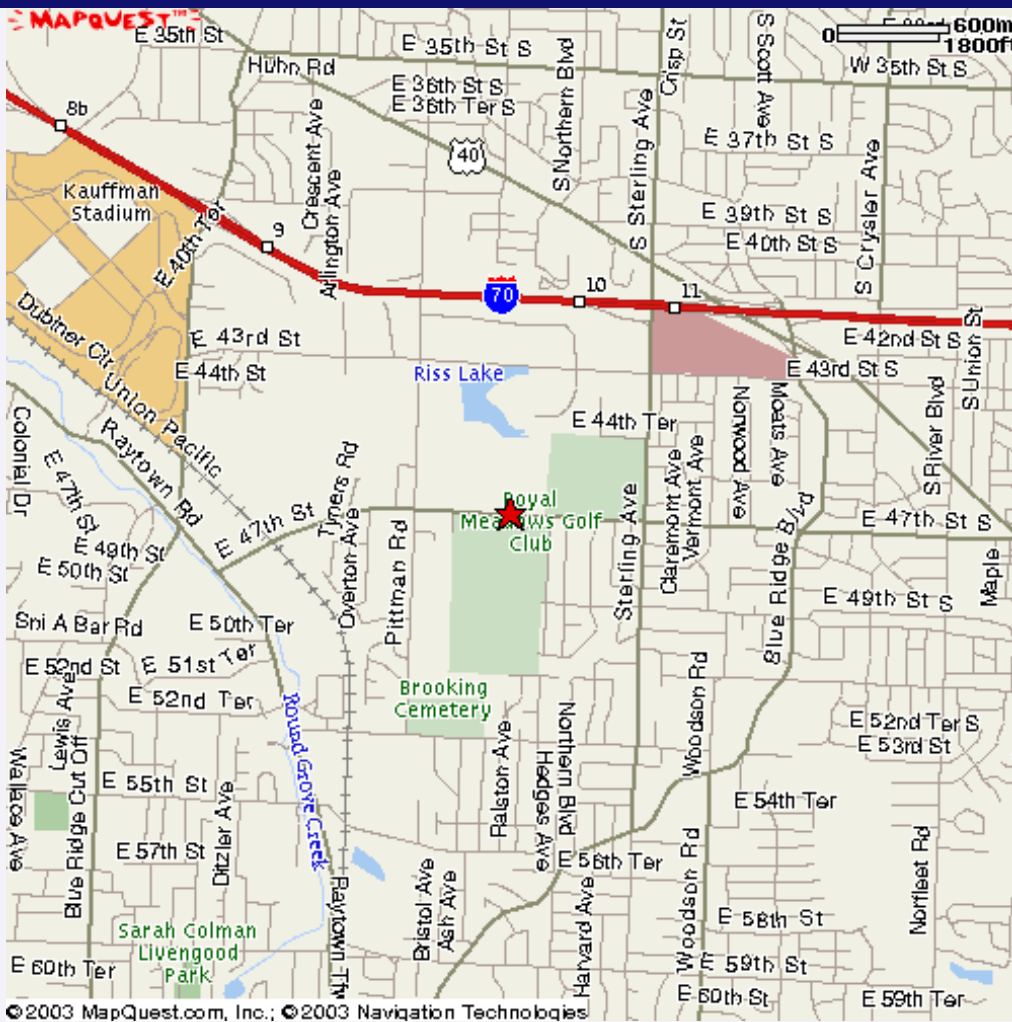

Don't forget to follow our daily specials on Facebook & Twitter

Royal Meadows Golf Course

10501 E. 47th
Kansas City, MO 64133
Phone: (816) 353-1323

Professionally
Managed by: